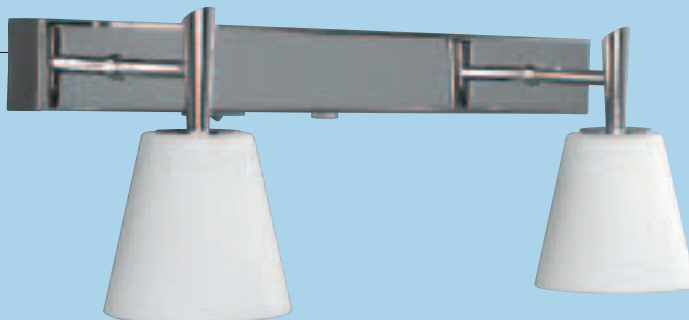

3 **34082/11/10**