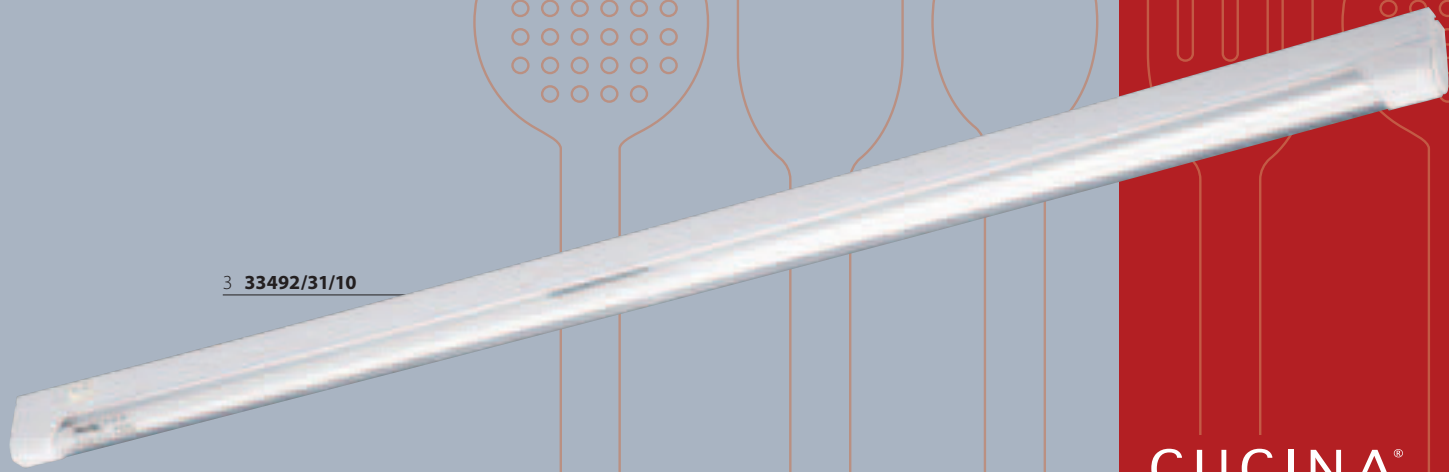

2 33471/17/10

CUCINA
KITCHEN LIGHTING

3 **33492/31/10**

Myrtle

1 **33490/31/10**

T5 / max. 6W / □

↑ 42 / ↔ 245 / ↗ 22

Myrtle