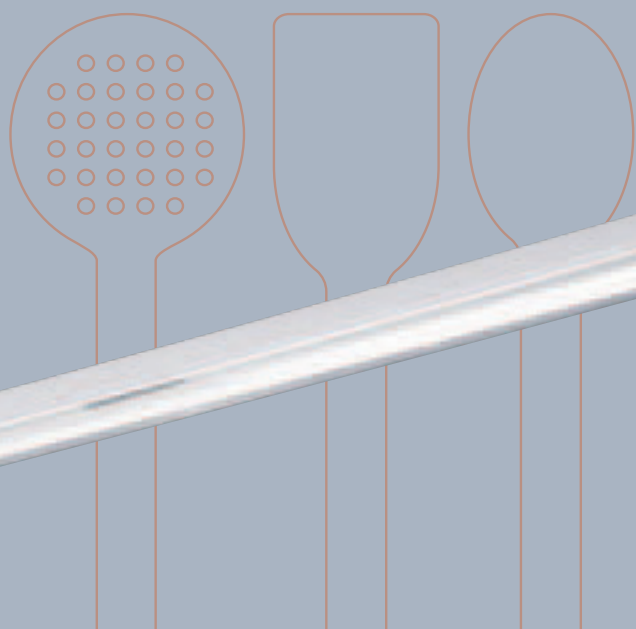

CUCINA
KITCHEN LIGHTING

Myrtle

1 **33490/31/10**

T5 / max. 6W / □

↑ 42 / ↔ 245 / ↗ 22

Myrtle

2 **33491/31/10**

T5 / max. 14W / □

↑ 42 / ↔ 580 / ↗ 22

Myrtle

3 **33492/31/10**

T5 / max. 21W / □

↑ 42 / ↔ 880 / ↗ 22

7