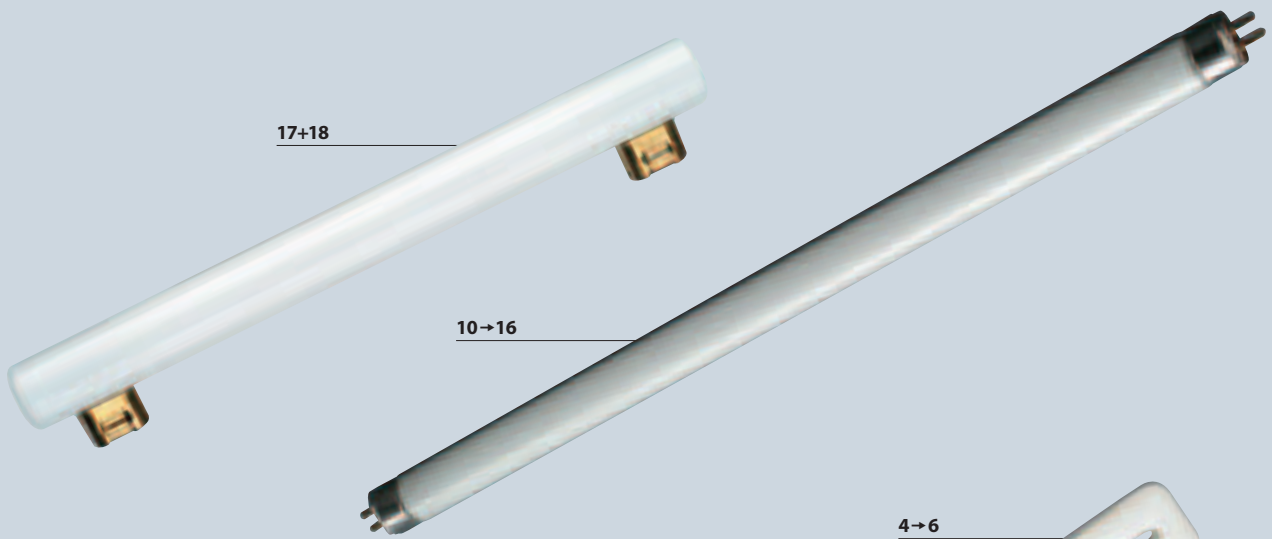

A large, spherical white LED light bulb with a standard E27 screw base. A line points from the label '8+9' to the bulb.

8+9

3→9

10→12

1 **24300/07/60**

GU10 / 7W PLCE

2 **24301/07/31**

GX53 / 7W PLCE

18 **24400/01/60**

GU10 / 1,5W LED

18

2

1

- 1 **22300/22/33**
G10Q / max. 22W
- 2 **22300/32/33**
G10Q / max. 32W
- 3 **22300/40/33**
G10Q / max. 40W
- 4 **22320/07/61**
G23 / max. 7W
- 5 **22320/09/61**
G23 / max. 9W
- 6 **22320/11/61**
G23 / max. 11W
- 7 **22350/22/29**
2GX13 / max. 22W
- 8 **22350/40/29**
2GX13 / max. 40W
- 9 **22350/60/29**
2GX13 / max. 60W