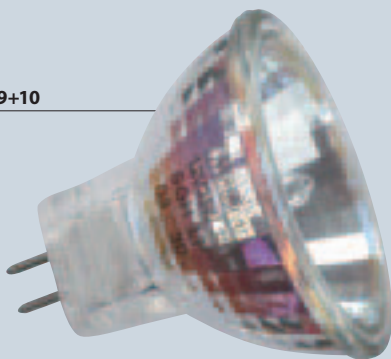

1 **22111/01/50**

G53 / max. 50W / 12V

2 **22331/92/10**

G4 / max. 10W / 12V

3 **22331/92/20**

G4 / max. 20W / 12V

4 **22331/92/35**

GY 6,35 / max. 35W / 12V

5 **22331/92/50**

GY 6,35 / max. 50W / 12V

6 **22333/92/20**

GU 5,3 / max. 20W / 12V

7 **22333/92/35**

GU 5,3 / max. 35W / 12V

8 **22333/92/50**

GU 5,3 / max. 50W / 12V

9 **22336/92/20**

GU 4 / max. 20W / 12V

10 **22336/92/35**

GU 4 / max. 35W / 12V

9+10

6→8